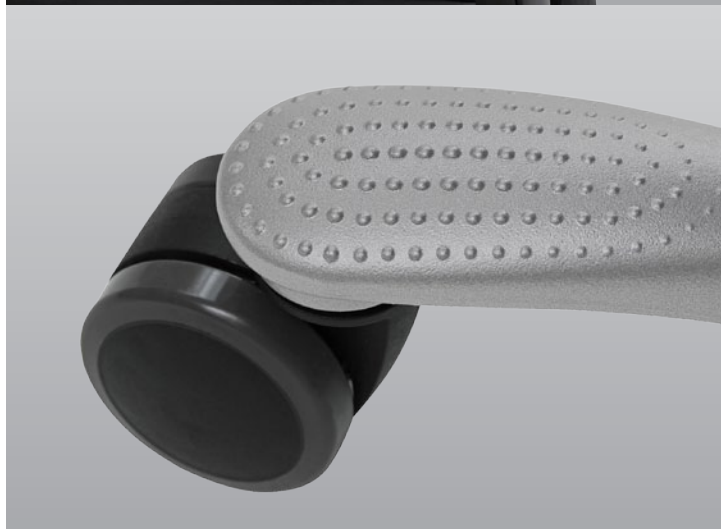

## 9000

An advanced and ergonomically correct desk chair featuring Kinnarps' cutting-edge development – the Kinnarps ComfortControl®, a control panel on each side, allowing the user to fine-tune the chair whilst seated and create the perfect seating position. The 9000 can be combined with three different seats and four different backs to match different tastes and requirements. The chair is also available with the additional Sport or Advance options, taking the comfort of the chair to a new level. The 9000 family also includes visitor and conference chairs.

### HEADREST OPTIONAL

The anatomic headrest N1 is available as option for all versions of 9000 and can be fitted later on chairs already delivered. The headrest has a three-joint function which you can easily control with one turn of the hand. This means a gradual adjustment option in height as well as in depth and angle.

### DYNAMIC ARMRESTS

Apart from ordinary adjustable armrests (Armrest 2), desk chair 9000 can be equipped with a wider variant filled with TechnoGel®. The armrest is arched to provide maximum support and relief without locking the arm in one fixed position. Armrest option 4 is also adjustable in depth and in angle towards the body.