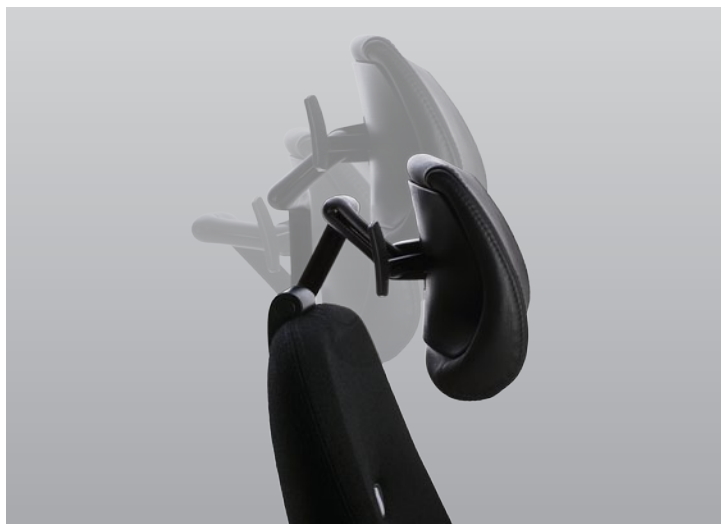

FUNCTIONS AND OPTIONS

HEADREST OPTIONAL

The anatomic headrest N1 is available as option for all versions of 9000 and can be fitted later on chairs already delivered. The headrest has a three-joint function which you can easily control with one turn of the hand. This means a gradual adjustment option in height as well as in depth and angle.