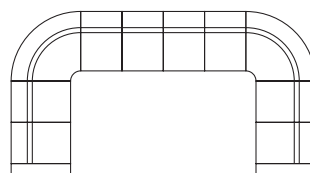

951 S

951 W

952 W

953 S

pio												
951 S	750	800	730	570	510	400	420	31,0	–	•	–	•
952 S	1300	800	730	1020	510	400	420	42,0	–	–	•	•
953 S	1850	800	730	1650	510	400	420	54,0	–	–	•	•
951 W	950	800	730	570	510	400	420	36,0	–	•	–	•
952 W	1490	800	730	1020	510	400	420	47,2	–	–	•	•
953 W	2040	800	730	1650	510	400	420	59,0	–	–	•	•

Seat Upholstered, padded. Options: contrasting upholstery on the cushion. **Back** Upholstered, padded. **Padding** Seat: Moulded polyether. Back: polyether. **Armrests** Upholstered armrest end panel: thin or wide. **Carcass** Wood. **Underframe** Powder-coated steel (silver grey) with plastic glides. **Unit** mm, kg. **Design** Dan Iherborn.