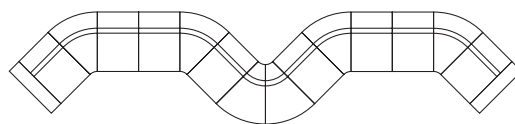

951 S

951 W

952 W

953 S

pio												
951 S	750	800	730	570	510	400	420	31,0	–	•	–	•
952 S	1300	800	730	1020	510	400	420	42,0	–	–	•	•
953 S	1850	800	730	1650	510	400	420	54,0	–	–	•	•
951 W	950	800	730	570	510	400	420	36,0	–	•	–	•
952 W	1490	800	730	1020	510	400	420	47,2	–	–	•	•
953 W	2040	800	730	1650	510	400	420	59,0	–	–	•	•

Seat Upholstered, padded. Options: contrasting upholstery on the cushion. **Back** Upholstered, padded. **Padding** Seat: Moulded polyether. Back: polyether. **Armrests** Upholstered armrest end panel: thin or wide. **Carcass** Wood. **Underframe** Powder-coated steel (silver grey) with plastic glides. **Unit** mm, kg. **Design** Dan Iherborn.