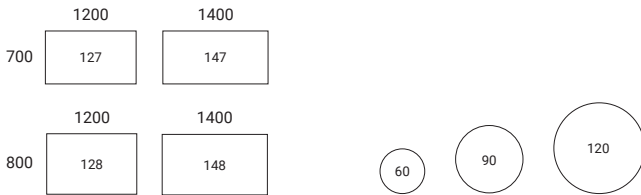

SUCCESSFUL INTERIORS

ELSA

Kinnarps

ELSA IS A COMFORTABLE, FUNCTIONAL TABLE SERIES THAT SUITS VARIOUS TYPES OF LEARNING ENVIRONMENTS. WITH ITS SOFT DESIGN AND ITS GOOD ACOUSTIC PROPERTIES, IT HAS BEEN DEVELOPED FOR CREATIVE SCHOOL ENVIRONMENTS WITH A FOCUS ON ACTIVE LEARNING. VARIOUS HEIGHTS AND TABLETOP SHAPES ENABLE IT TO SUIT DIFFERENT TYPES OF CONTEXTS; IT WORKS EQUALLY WELL AS A SOFA TABLE IN THE TEACHERS' ROOM OR IN A LOUNGE ENVIRONMENT IN THE OFFICE.

ELSA

Elsa is available in three different heights: 550 and 600 mm are suitable table heights for children in pre-school, primary and middle school, and 730 mm is suitable for group work and games. Naturally, all versions work equally well as sofa tables in various kinds of working environments.

TOP 23-24 mm (depending on choice of material), HPL sound-absorbing with cork and high-pressure laminate (birch, beech, light grey, grey, white), veneer (birch), marmoleum (light grey, dark grey, beige). The rounded tabletop corners are available in two designs: radius 2 and radius 50.

UNDERFRAME Legs in moulded wood (birch). **TABLE HEIGHT** Fixed height 550, 600 and 730 mm. **SCALE** 1:100. **UNIT** mm.

HIGH-PRESSURE LAMINATE

Birch Beech Light grey Grey White

MARMOLEUM

Light grey Dark grey Beige