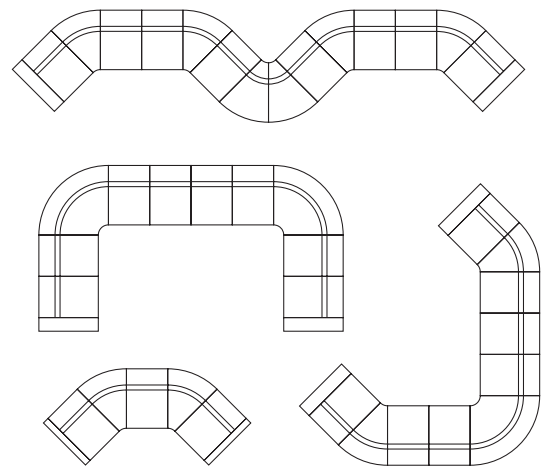

SECTIONAL SOFA THAT WORKS VERY WELL IN PUBLIC SETTINGS. WITH PIO, THERE ARE NO LIMITS TO THE ARRANGEMENT POSSIBILITIES, NOR TO THE EASE WITH WHICH IT CAN BE ASSEMBLED. EASY TO ADD ON TO WHEN YOU WISH TO INCREASE THE NUMBER OF SEATS OR MOVE TO A NEW ROOM. ROBUST, DURABLE CONSTRUCTION FOR ENVIRONMENTS THAT PLACE GREATER DEMANDS WITHOUT COMPROMISING ON QUALITY OR DESIGN.

951 S

951 W

952 W

953 S

	750	800	730	570	510	400	420	31,0	-	•	-	•
951 S	750	800	730	570	510	400	420	31,0	-	•	-	•
951 W	950	800	730	570	510	400	420	36,0	-	•	-	•
952 S	1300	800	730	1020	510	400	420	42,0	-	-	•	•
952 W	1490	800	730	1020	510	400	420	47,2	-	-	•	•
953 S	1850	800	730	1650	510	400	420	54,0	-	-	•	•
953 W	2040	800	730	1650	510	400	420	59,0	-	-	•	•

PIO – SECTIONAL SOFA

SEAT Upholstered, padded. Options: contrasting upholstery on the cushion. .

BACK Upholstered, padded.

PADDING Seat: Moulded polyether. Back: polyether.

ARMRESTS Upholstered armrest end panel: thin or wide.

CARCASS Wood. **UNDERFRAME** Powder-coated steel (silver grey) with plastic glides.

TILLVAL: avvikande klädsel på sitsdyna. **ENHET** mm, kg. **DESIGN** Dan Ihreborn

READ MORE ABOUT OUR PRODUCTS AND MATERIALS AT KINNARPS.COM

**KINNARPS
COLOUR STUDIO**

Kinnarps Colour Studio is our collection of materials that gives you hundreds of sustainable, creative and attractive materials, colours and patterns.

[Kinnarps.com/kcs](https://www.kinnarps.com/kcs)