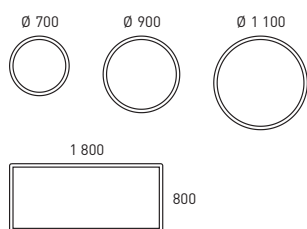

77 AP

110 AP

127 AP

Tables with solid wood edge

Tables with lipping

ASTO – MEETING TABLE

TOP 23 mm, chipboard with wood veneer and solid wood lipping (beech, birch), laminate (oak, beech, birch, white, light grey) or tops covered with acoustic mat to reduce noise levels (light grey, dark grey or beige). Tabletop with wood frame: 23 mm, chipboard with wood veneer (beech) and rounded, solid wood frame (beech, oak). **UNDERFRAME** Rectangular, powder-coated tubular steel (silver or black) with adjustable glides. **TABLE HEIGHT** 720 mm **OPTIONS** Suspension arch for some chair models. **SCALE** 1:100 **UNIT** mm **DESIGN** Björn Alge.