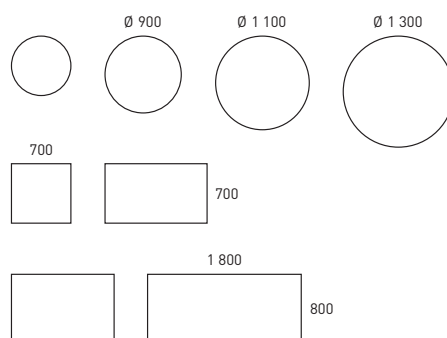

77 AP

110 AP

127 AP

Tables with solid wood edge

Tables with lipping

ASTO – MEETING TABLE

TOP 23 mm, chipboard with wood veneer and solid wood lipping (beech, birch), laminate (oak, beech, birch, white, light grey) or tops covered with acoustic mat to reduce noise levels (light grey, dark grey or beige). Tabletop with wood frame: 23 mm, chipboard with wood veneer (beech) and rounded, solid wood frame (beech, oak). **UNDERFRAME** Rectangular, powder-coated tubular steel (silver or black) with adjustable glides. **TABLE HEIGHT** 720 mm **OPTIONS** Suspension arch for some chair models. **SCALE** 1:100 **UNIT** mm **DESIGN** Björn Alge.